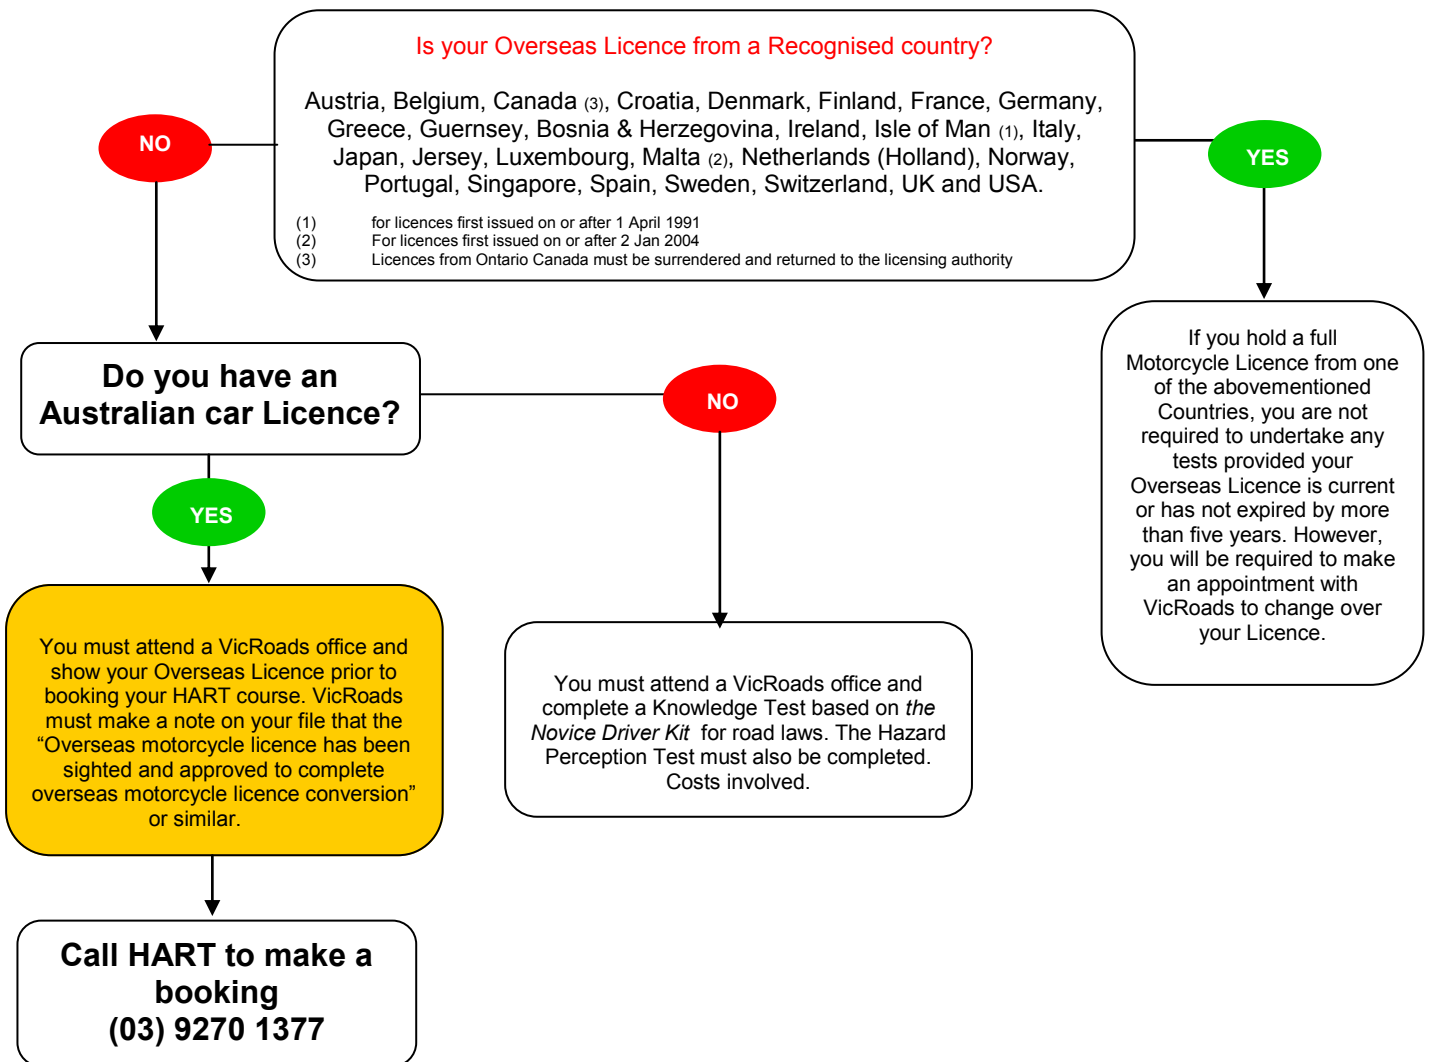

OVERSEAS MOTORCYCLE LICENCE CONVERSION

To be issued with a full Victorian Motorcycle Licence you must meet the following criteria and requirements:

Your application will be sent to VicRoads and your Licence will be sent in the mail